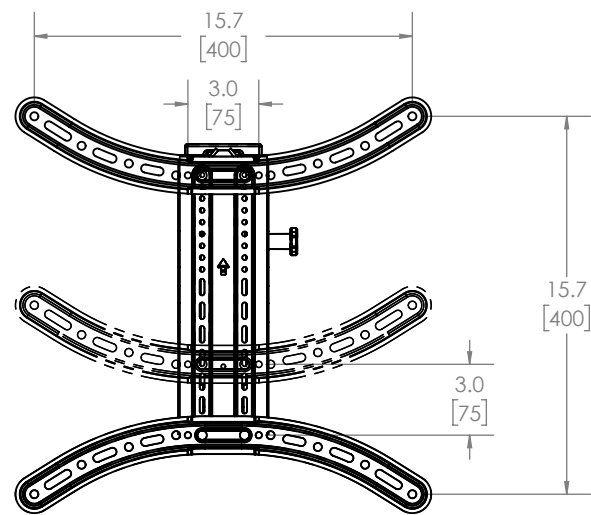

TV INTERFACE

MEDIUM FULL MOTION 6805-002295

THE INFORMATION AND DESIGNS CONTAINED IN THIS DRAWING ARE CONFIDENTIAL AND THE PROPRIETARY PROPERTY OF MILESTONE AV TECHNOLOGIES NEITHER THIS DESIGN NOR ANY INFORMATION CONTAINED IN THIS DRAWING MAY BE REPRODUCED OR DISCLOSED TO OTHERS WITHOUT THE EXPRESS WRITTEN CONSENT OF MILESTONE AV TECHNOLOGIES. 本图纸所包含的信息和设计均系 Milestone 机密和知识产权，本图纸包含的设计和信
息在未经 Milestone 允许情况下均不得复制或泄露

3-D

WALL PLATE

TOP VIEW - EXTENDED

SIDE VIEW - EXTENDED

FULLY ASSEMBLED MOUNT

TOP VIEW - RETRACTED

SIDE VIEW - RETRACTED