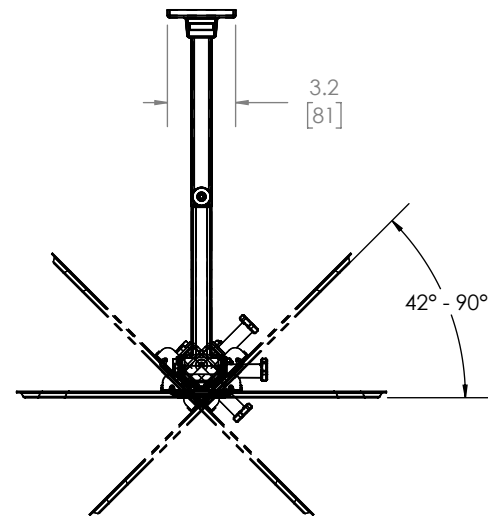

TV INTERFACE

MEDIUM FULL MOTION 6805-002295

THE INFORMATION AND DESIGNS CONTAINED IN THIS DRAWING ARE CONFIDENTIAL AND THE PROPRIETARY PROPERTY OF MILESTONE AV TECHNOLOGIES NEITHER THIS DESIGN NOR ANY INFORMATION CONTAINED IN THIS DRAWING MAY BE REPRODUCED OR DISCLOSED TO OTHERS WITHOUT THE EXPRESS WRITTEN CONSENT OF MILESTONE AV TECHNOLOGIES. 本图纸所包含的信息和设计均系 Milestone 机密和知识产权，本图纸包含的设计和信
息在未经 Milestone 允许情况下均不得复制或泄露

3-D

WALL PLATE

TOP VIEW - EXTENDED

SIDE VIEW - EXTENDED

FULLY ASSEMBLED MOUNT

TOP VIEW - RETRACTED

SIDE VIEW - RETRACTED