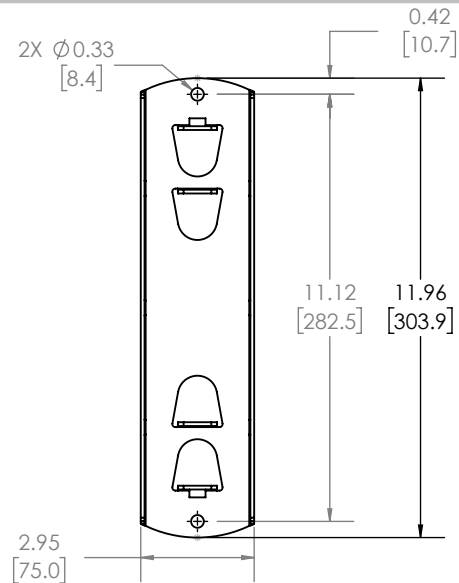

TV INTERFACE

MEDIUM FULL MOTION 6805-002295

THE INFORMATION AND DESIGNS CONTAINED IN THIS DRAWING ARE CONFIDENTIAL AND THE PROPRIETARY PROPERTY OF MILESTONE AV TECHNOLOGIES NEITHER THIS DESIGN NOR ANY INFORMATION CONTAINED IN THIS DRAWING MAY BE REPRODUCED OR DISCLOSED TO OTHERS WITHOUT THE EXPRESS WRITTEN CONSENT OF MILESTONE AV TECHNOLOGIES. 本图纸所包含的信息和设计均系 Milestone 机密和知识产权，本图纸包含的设计和信
息在未经 Milestone 允许情况下均不得复制或泄露

3-D

WALL PLATE

TOP VIEW - EXTENDED

SIDE VIEW - EXTENDED

FULLY ASSEMBLED MOUNT

TOP VIEW - RETRACTED

SIDE VIEW - RETRACTED